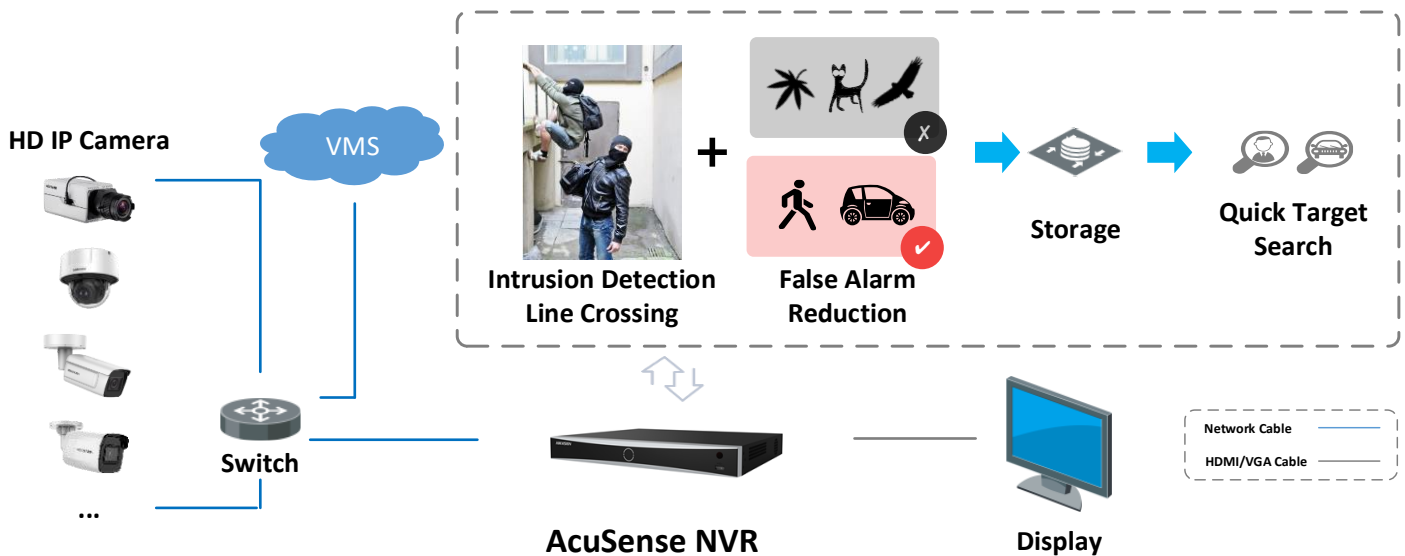

Compression and Recording

- H.265+ compression effectively reduces the storage space by up to 75%
- Full channel IP cameras connection
- Compatible to third-party network cameras

HD Video Output

- Provide independent HDMI and VGA outputs
- HDMI video output at up to 4K resolution

Storage and Playback

- Up to 2 SATA interfaces for HDD connection
- 8/16-ch synchronous playback at up to 1080p resolution

Smart & POS Function

- Support multiple VCA (Video Content Analytics) events
- Smart search for the selected area in the video, and smart playback to improve the playback efficiency
- POS information overlay on live view and playback
- POS triggered recording and alarm

Network & Ethernet Access

- 2 self-adaptive 10/100/1000 Mbps Ethernet interfaces
- Hik-Connect & DDNS (Dynamic Domain Name System) for easy network management

Typical Application

Facial Recognition and Face Picture Comparison

Modeling and analyzing face pictures captured by cameras. Realize blacklist alarm and stranger alarm via face picture library. Search target people by picture and name features.

Perimeter Protection

Adopt deep learning algorithm to reduce false alarm, effectively reduces the false alarm caused by tree branches, leaves, shadow, light, vehicles, small animals, etc.