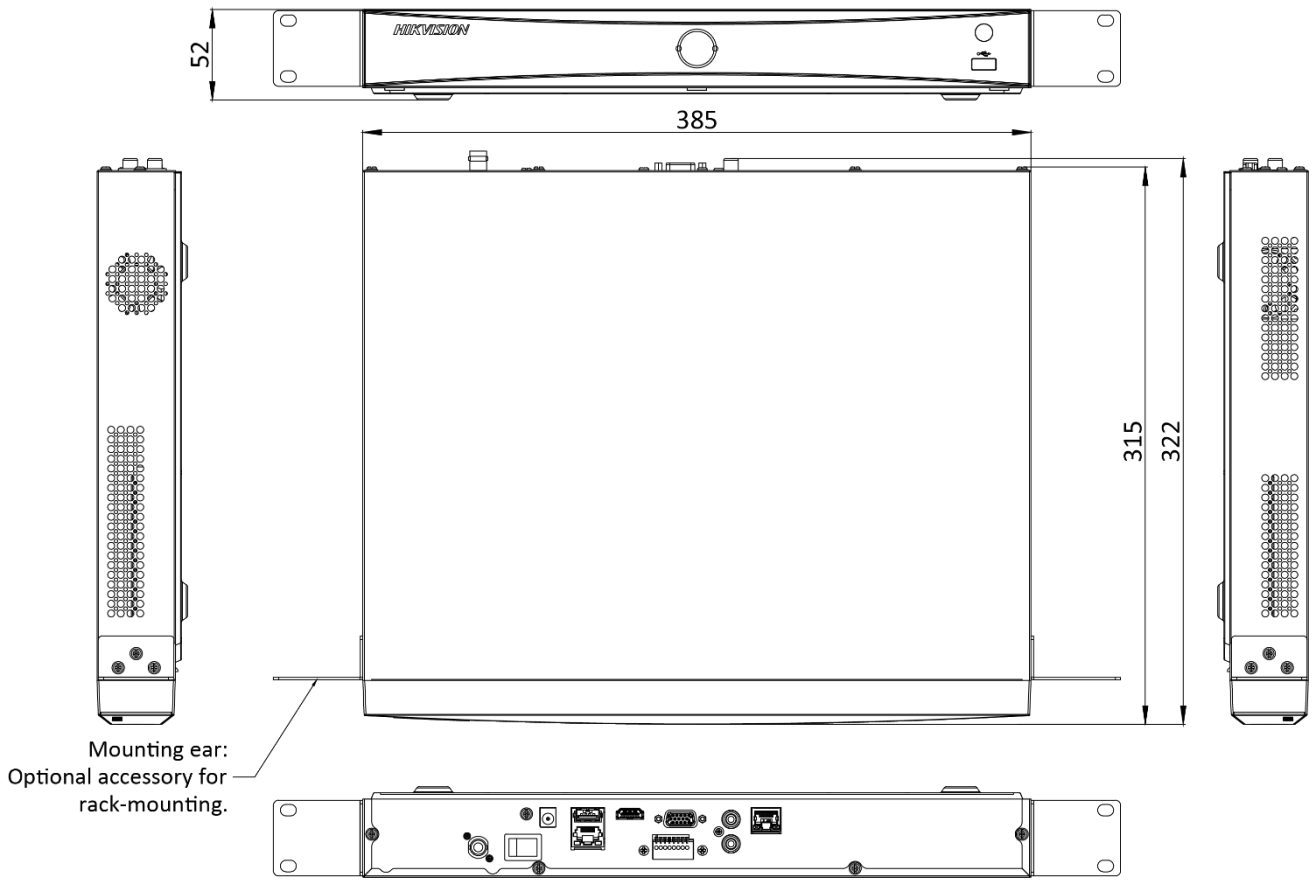

Dimension

scale/1:1;Unit/mm