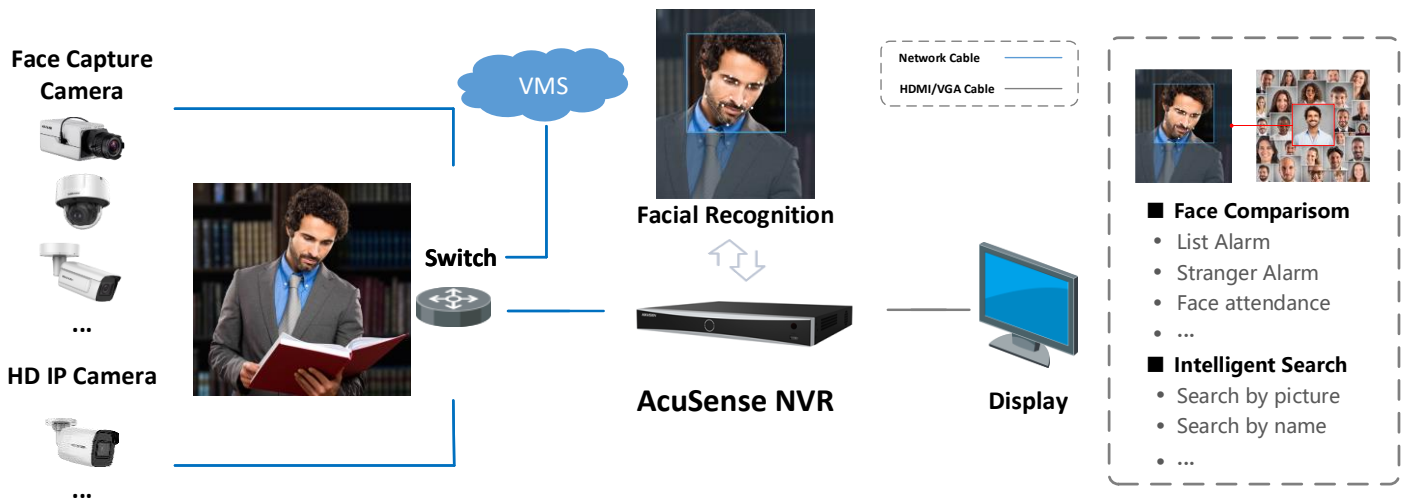

Storage and Playback

- Up to 2 SATA interfaces for HDD connection
- 8/16-ch synchronous playback at up to 1080p resolution

Smart & POS Function

- Support multiple VCA (Video Content Analytics) events
- Smart search for the selected area in the video, and smart playback to improve the playback efficiency
- POS information overlay on live view and playback
- POS triggered recording and alarm

Network & Ethernet Access

- 2 self-adaptive 10/100/1000 Mbps Ethernet interfaces
- Hik-Connect & DDNS (Dynamic Domain Name System) for easy network management

Typical Application

Facial Recognition and Face Picture Comparison

Modeling and analyzing face pictures captured by cameras. Realize blacklist alarm and stranger alarm via face picture library. Search target people by picture and name features.

Perimeter Protection

Adopt deep learning algorithm to reduce false alarm, effectively reduces the false alarm caused by tree branches, leaves, shadow, light, vehicles, small animals, etc.