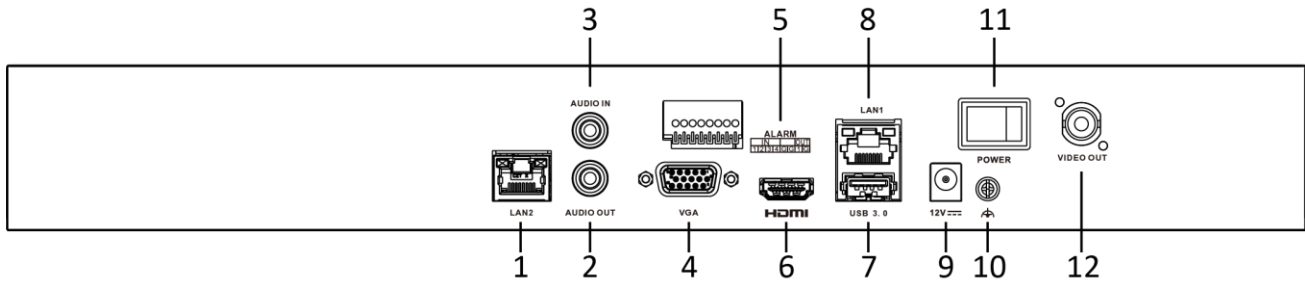

Physical Interface

No.	Description	No.	Description
1	LAN2 Network Interface	7	USB 3.0 interface
2	AUDIO OUT	8	LAN1 Network Interface
3	AUDIO IN	9	Power Supply
4	VGA Interface	10	GND
5	Alarm In/Alarm Out	11	Power Switch
6	HDMI Interface	12	VIDEO OUT