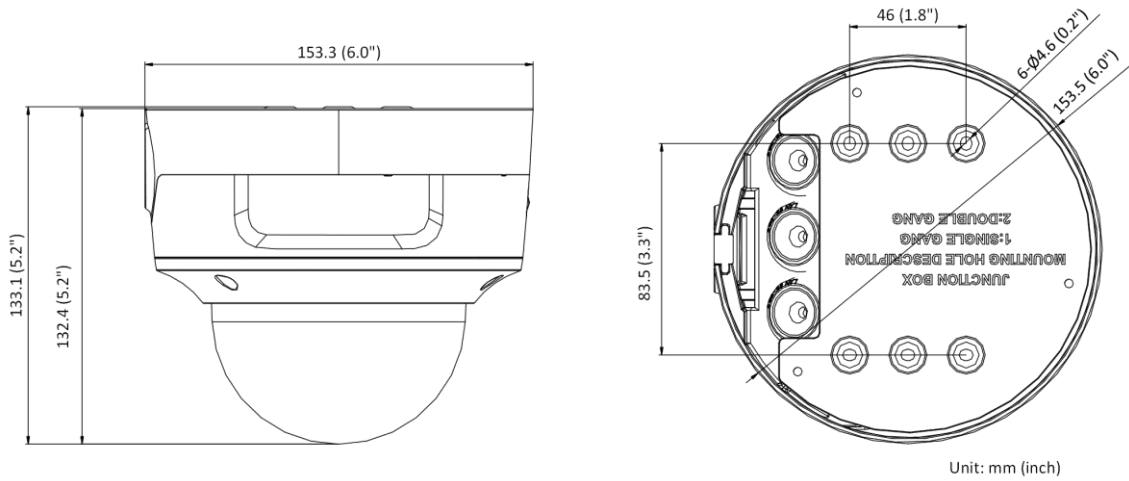

▪ **Dimension**

▪ **Accessory**

DS-1476ZJ-SUS
Corner Mount

DS-1473ZJ-155B
Wall Mount